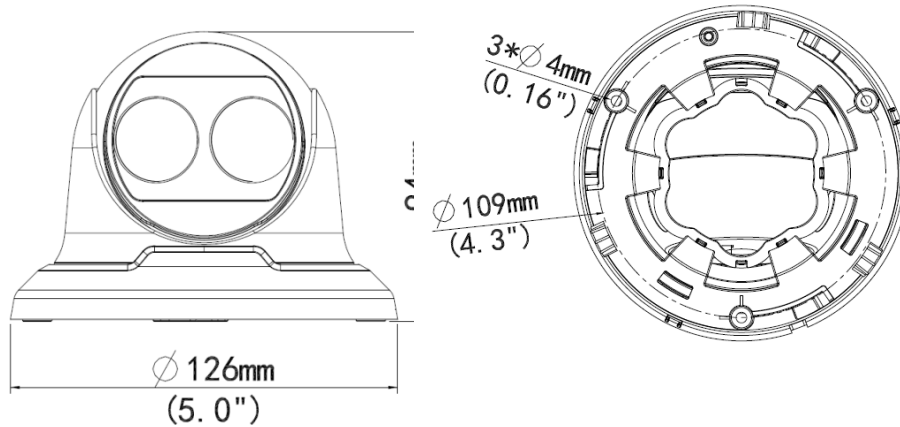

Network

- ONVIF Conformance

Structure

- Wide temperature range: -35°C to 60°C (-31°F to 140°F)
- Wide voltage range of $\pm 25\%$
- 4 KV surge protection designed for network interface

- IP66

Specifications

	IPC3614SR3-DPF28M	IPC3614SR3-DPF36M	IPC3614SR3-DPF60M
Camera			
Sensor	1/3", 4megapixel, progressive scan, CMOS		
Lens	2.8mm@F1.8	3.6mm@F1.8	6mm@F1.8
Angle of view(H)	101.8°	76.8°	49.4°
Adjustment Range	Pan: 0°~360°, Tilt: 0° ~ 77°, Rotation: 0° ~ 360°		
Shutter	Auto/Manual, 1/6~1/100000 s		
Min. Illumination	Colour: 0.02 Lux (F1.8, AGC ON) 0 Lux with IR		
IR	30m (98ft) IR range		
Day/Night	IR-cut filter with auto switch (ICR)		
WDR	120 dB		
AWB(Auto white balance)	Auto/manual		
Gain Control	Auto/manual		
Noise Reduction	2D/3D		
Video			
Max. Resolution	2592×1520		
Video Compression	H.265, H.264, MJPEG		
Frame Rate	4MP (2592×1520): Max.20 fps; 4MP (2560×1440): Max.25 fps 3MP (2048×1520): Max.30 fps; 1080P (1920×1080): Max. 30 fps		
Video Streaming	Triple		
9:16 Corridor Mode	Supported		
OSD	Up to 8 OSDs		
Motion Detection	Up to 2 areas		
Privacy Mask	Up to 8 areas		
Smart			
Behavior Detection	Intrusion, crossing line, motion detection		
Intelligent Identification	Face detection		
Statistical Analysis	People counting		
Network			
Protocols	L2TP, IPv4, IGMP, ICMP, ARP, TCP, UDP, DHCP, PPPoE, RTP, RTSP, RTCP, DNS, DDNS, NTP, FTP, UPnP, HTTP, HTTPS, SMTP, 802.1x		
Compatible Integration	ONVIF,API		
Interface			
Network	10M/100M Base-TX Ethernet		
General			
Power	12 V DC, or PoE (IEEE802.3 af)		
	Power consumption: Max 5.5W		
Dimensions (Ø x H)	Φ126 x 94 mm (Ø5.0" x 3.7")		

Weight	0.45 kg (0.99lb)
Operating Conditions	-35°C ~ +60°C (-31°F ~ 140°F), Humidity ≤ 95% RH(non-condensing)
Ingress Protection	IP66

Dimensions

Zhejiang Uniview Technologies Co.,Ltd.

South Tower, Building 10, Wanlun Science Park, 88 Jiangling Road, Hangzhou, P.R.China 310051