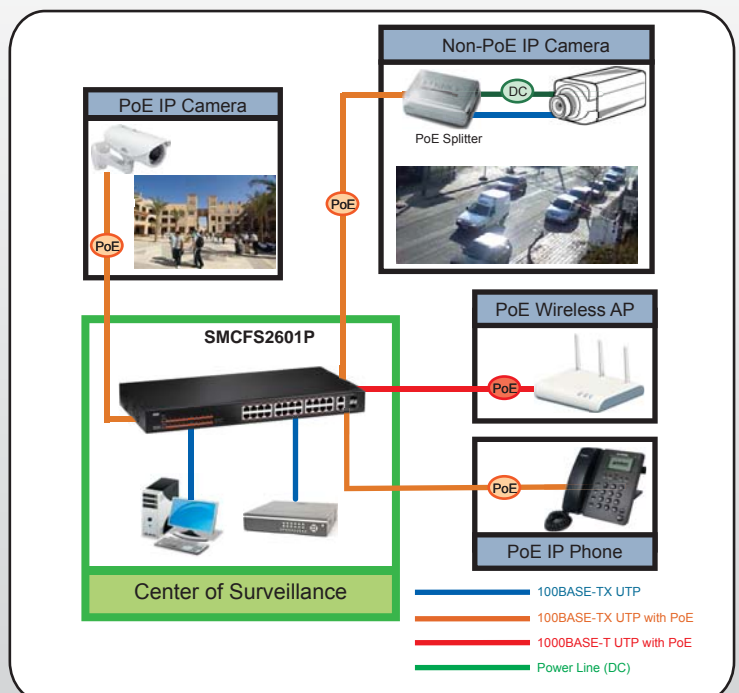

Auto MDI/MDI-X on Each Port

Support for Auto-MDI/MDI-X means that no crossover cables are required. Straight-through cables can be used for all connections.