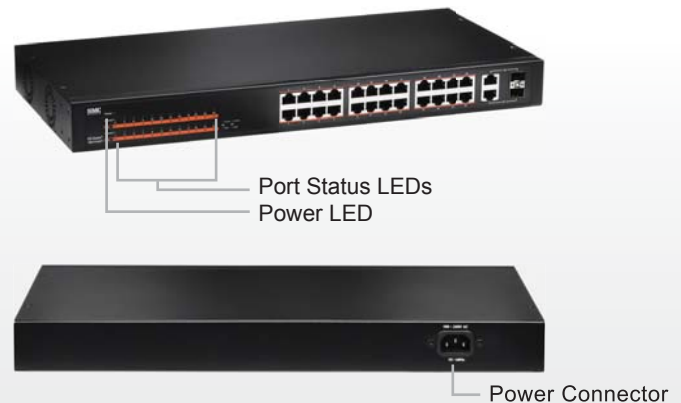

Features

Physical Ports

- 24 10/100 Mbps Auto-Negotiation RJ-45 port
- 2 10/100/1000 Combo (RJ-45 + SFP) port

Ethernet Standard

- 10BASE-T (IEEE 802.3)
- 100BASE-TX (IEEE 802.3u)
- Flow Control (IEEE 802.3x)

Features

- IEEE 802.3x Flow Control
- Auto MDI/MDI-X
- Supports auto-negotiation of speed (10/100 Mbps) and duplex mode (half/full)
- Wire-speed packet filtering and forwarding rate
- Store-and-forward architecture filters fragment & CRC error packets

PoE Feature

- IEEE 802.3af and 802.3at compliant
- Maximum Power to PD: 30 W
- Total PoE Budget: 180 W
- PoE Ports: 24 ports (Port 1-24)

Switching Database

- 4K MAC address entries

Memory Buffer

- 2.75 Mbits/device

Switching Capacity

- 8.8 Gbps

Throughput

- 6.5 Mpps

Jumbo Frames

- 1536 Bytes

LED

- System: Power
- Port: Link/Activity

Power Supply

- AC Input: 100~240 V 50/60 Hz
- DC Output: DC 51 V 4.7 A

Mechanical

- Dimensions (W x D x H): 440 x 208 x 44 mm (17.3 x 8.1 x 1.77 in)
- Weight: 2.70 kg (5.95 lb)

Electromagnetic Compatibility

- CE Class A
- FCC Class A

Immunity

- EN 55022
- EN 55024

Emissions

- EN 61000-3-2/3

Safety

- LVD (EN 60950)

Environmental Specification

- Operating: 0°C~40°C (32°F~104°F)
- Storage: -40°C~70°C (-40°F~158°F)

Humidity

- Operating: 10%-90% relative humidity
- Storage: 10%-90% relative humidity

Warranty

Please check www.smc.com for the warranty terms in your country.

Physical Connection

SMCFS2601P

Contact

Edge-Core Networks Corporation

Worldwide Corporate and Sales Headquarters

No. 1 Creation Road III,
Hsinchu Science Park,
30077, Taiwan, R.O.C.

Tel: +886 3 5638888 Fax: +886 3 6686111

Singapore

15 Enggor Street
#10-04, Realty Centre
Singapore 079716

Tel: 65-63387667 Fax: 65-63387767

Check www.smc-asia.com or www.smc.com for your local country contact information

Connect Your World ...

Switches | Wireless | Broadband | Home Security | Network Adapters

www.smc.com

www.smc-asia.com