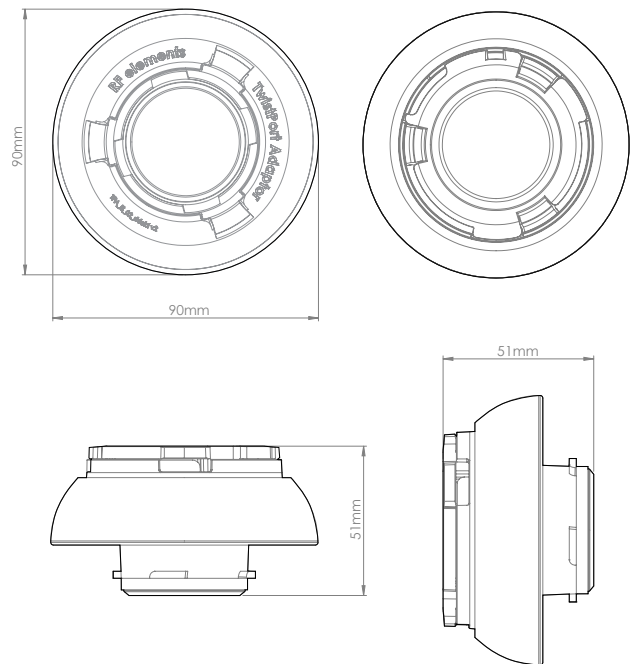

# TwistPort™ Adaptor for IsoStation™ M5

ADAPTOR FOR PRISMSTATION™ 5AC,  
ISOSTATION™ 5AC AND ISOSTATION™ M5

The TwistPort™ Adaptor for PrismStation™ 5AC / IsoStation™ 5AC / IsoStation™ M5 makes the radios compatible with all TwistPort™ Antennas. TwistPort™ Adaptors are equipped with our original quick-locking waveguide port. Connecting and disconnecting the IsoStation™ radio series from the TwistPort™ Adaptor is very simple and requires no tools.

## TECHNICAL DATA

Antenna Connection	TwistPort - Quick Locking Waveguide Port
Materials	Insert - Aluminium Alloy Adaptor - UV stabilized and weather resistant ABS plastic
Flame Rating	UL 94 HB
Temperature	-40°C to +60°C (-40°F to +140°F)
Wind Survival	160 km/h
Weight	0.09 Kg /0.2 lbs – single unit 0.12 Kg /0.3 lbs – single unit incl. package 13.5 Kg /30 lbs – carton (100 units)
Single Unit	Retail Box: 10.9 × 9.8 × 5.4 cm
100 Units	Carton Box: 57 × 52 × 25 cm

## PRODUCT DIMENSIONS